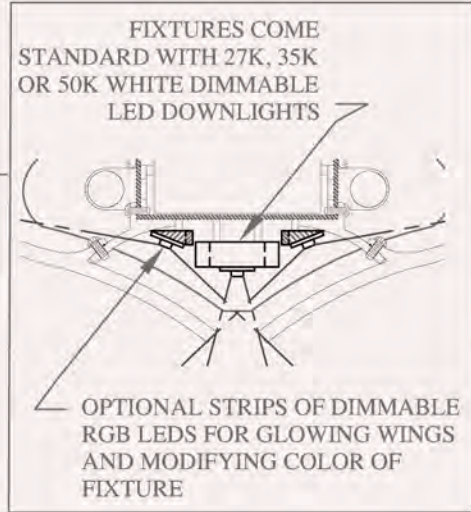

FIXTURE WINGS MADE FROM TRANSLUCENT CAST DUPONT™ CORIAN® ILLUMINATION SERIES DIFFUSER (OR CAST OPAQUE BAMBOO FIBER COMPOSITE OPTION ALSO AVAILABLE)

54" LONG FIXTURE TAKES (2) 48W HIGH OUTPUT BI-PIN LINEAR FLUORESCENT LAMPS

OUR COMPANY BELIEVES IT IS RESPONSIBLE FOR CRADLE-TO-GRAVE CARE OF ITS FIXTURES. EACH FIXTURE-WING COMES STAMPED WITH WORDS "PLEASE RECYCLE ME!" AND THE COMPANY WEBSITE. CORIAN® CAN BE RECYCLED INTO NEW CORIAN® PRODUCTS. BAMBOO FIBER COMPOSITE CAN BE RECYCLED INTO NEW BAMBOO FIBER COMPOSITE PRODUCTS, AND THE HARDWARE CAN BE RECYCLED OR RE-USED.