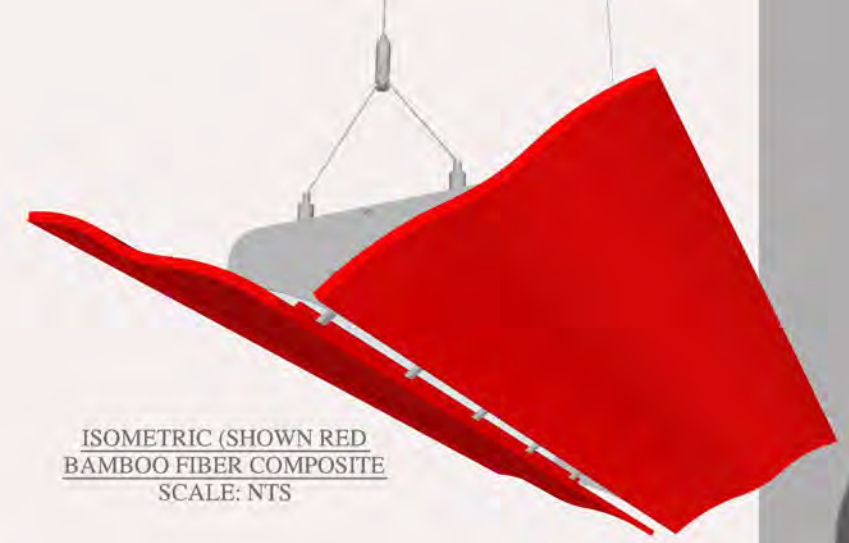

EACH FIXTURE REQUIRES ONE POWER MOUNT AND ONE REGULAR CEILING MOUNT

FLIGHT LIGHT

vision * health * sustainability * productivity

kate sweater design