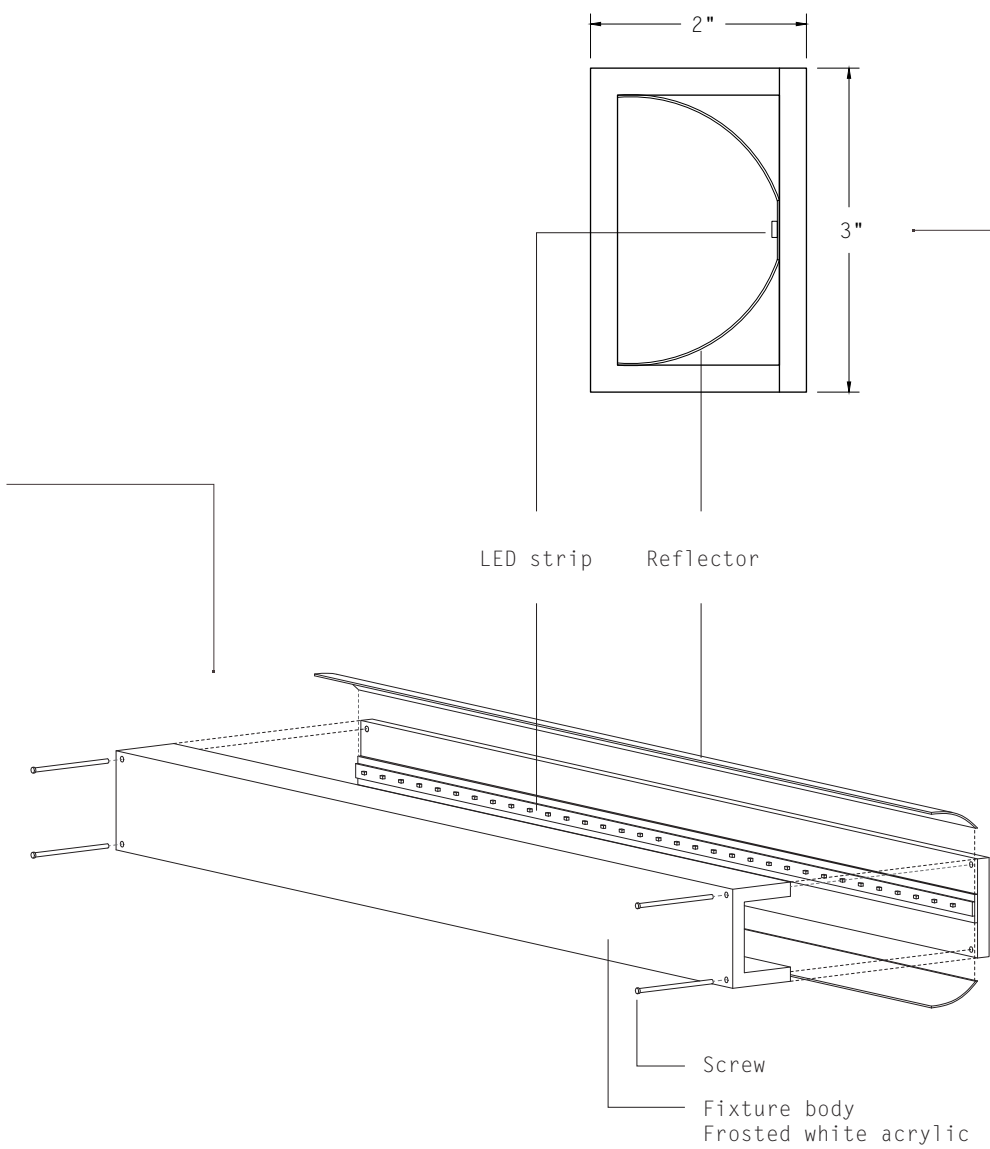

The Twist

The design intent is to create a modern luminaire incorporating sustainable technology representing the high tech company located in the Silicon Valley. The luminaire acts as a sculpture as well, interacting with the visitors and the architecture. The vortex-like feature light fixture in the center of the lobby creates a centralized space that seating and display counters wrap around the fixture, allowing visitors to view the fixture at all angles.

Shifted and stacked layers enhance the dynamic geometric shape that provide a theatrical effect in the space. The form of the luminaire reflects the shape of floor plan and skylight, allowing complete spatial experience. The luminaire hangs below the skylight that during the day the natural light becomes an accent light highlighting the featured fixture, and at the same time the natural light coming from the skylight brings illumination that potentially reduce the use of artificial lighting.

The luminaire uses LED strips as artificial light source. The reflector directs and shapes LED light, reflecting it off their concave inner surfaces and directing it towards diffuser. The frosted acrylic acts as diffuser that produces even distribution of glow in each layer. The LED illumination produces the color temperature of 6500K that blends in with natural light. The use of green materials like LEDs and solid surfacing fulfills the concept of sleek design, and provides high efficacy to the fixture as well.

Fixture elevation

Fixture plan view

Fixture bottom view

SPECIFICATION

- Material/ 1/4" solid surfacing
- Color/ Matte white
- Dimensions/ 4'~7' W x 14'-6" H; each layer is 3" high
- Typology/ LED strip
- Chips per ft./ 18
- Beam angle/ 120 degrees
- Lumen/ 80 lm per ft.
- Color temperature/ 6500K cool white
- CRI/ 80