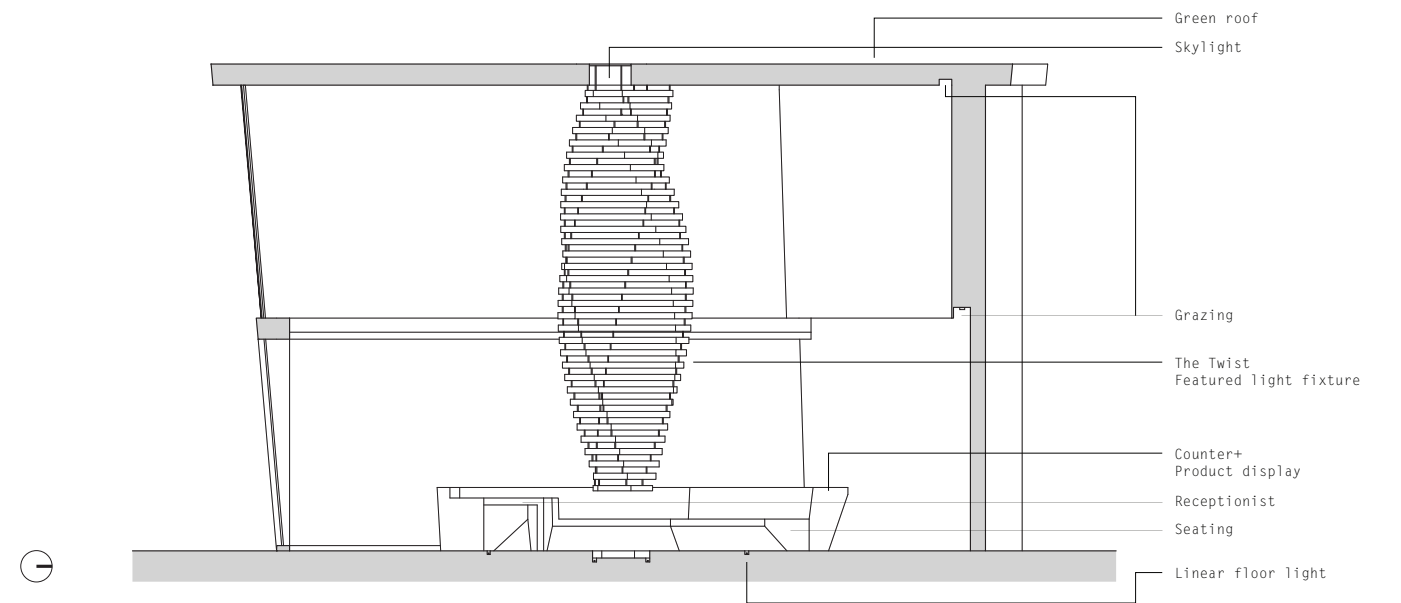

Shifted and stacked layers enhance the dynamic geometric shape that provide a theatrical effect in the space. The form of the luminaire reflects the shape of floor plan and skylight, allowing complete spatial experience. The luminaire hangs below the skylight that during the day the natural light becomes an accent light highlighting the featured fixture, and at the same time the natural light coming from the skylight brings illumination that potentially reduce the use of artificial lighting.

Fixture elevation

Fixture plan view

Fixture bottom view

SPECIFICATION

- Material/ 1/4" solid surfacing
- Color/ Matte white
- Dimensions/ 4'~7' W x 14'-6" H; each layer is 3" high
- Typology/ LED strip
- Chips per ft./ 18
- Beam angle/ 120 degrees
- Lumen/ 80 lm per ft.
- Color temperature/ 6500K cool white
- CRI/ 80

Lobby floor plan | not to scale

Transverse section | not to scale

Daylight diagram

Layered lighting diagram

Artificial lighting diagram (night)