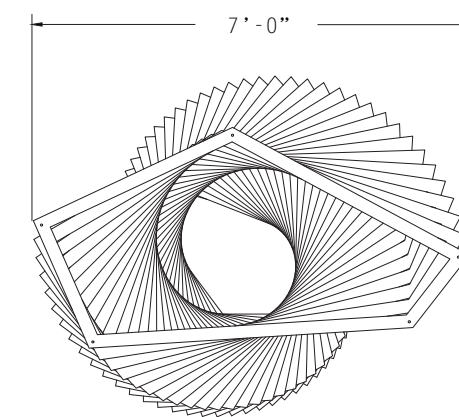

The Twist

The design intent is to create a modern luminaire incorporating sustainable technology representing the high tech company located in the Silicon Valley. The luminaire acts as a sculpture as well, interacting with the visitors and the architecture. The vortex-like feature light fixture in the center of the lobby creates a centralized space that seating and display counters wrap around the fixture, allowing visitors to view the fixture at all angles.

Shifted and stacked layers enhance the dynamic geometric shape that provide a theatrical effect in the space. The form of the luminaire reflects the shape of floor plan and skylight, allowing complete spatial experience. The luminaire hangs below the skylight that during the day the natural light becomes an accent light highlighting the featured fixture, and at the same time the natural light coming from the skylight brings illumination that potentially reduce the use of artificial lighting.

The luminaire uses LED strips as artificial light source. The reflector directs and shapes LED light, reflecting it off their concave inner surfaces and directing it towards diffuser. The frosted acrylic acts as diffuser that produces even distribution of glow in each layer. The LED illumination produces the color temperature of 6500K that blends in with natural light. The use of green materials like LEDs and solid surfacing fulfills the concept of sleek design, and provides high efficacy to the fixture as well.

Fixture elevation

Fixture plan view

Fixture bottom view

SPECIFICATION

- Material/ 1/4" solid surfacing
- Color/ Matte white
- Dimensions/ 4'~7' W x 14'-6" H; each layer is 3" high
- Typology/ LED strip
- Chips per ft./ 18
- Beam angle/ 120 degrees
- Lumen/ 80 lm per ft.
- Color temperature/ 6500K cool white
- CRI/ 80