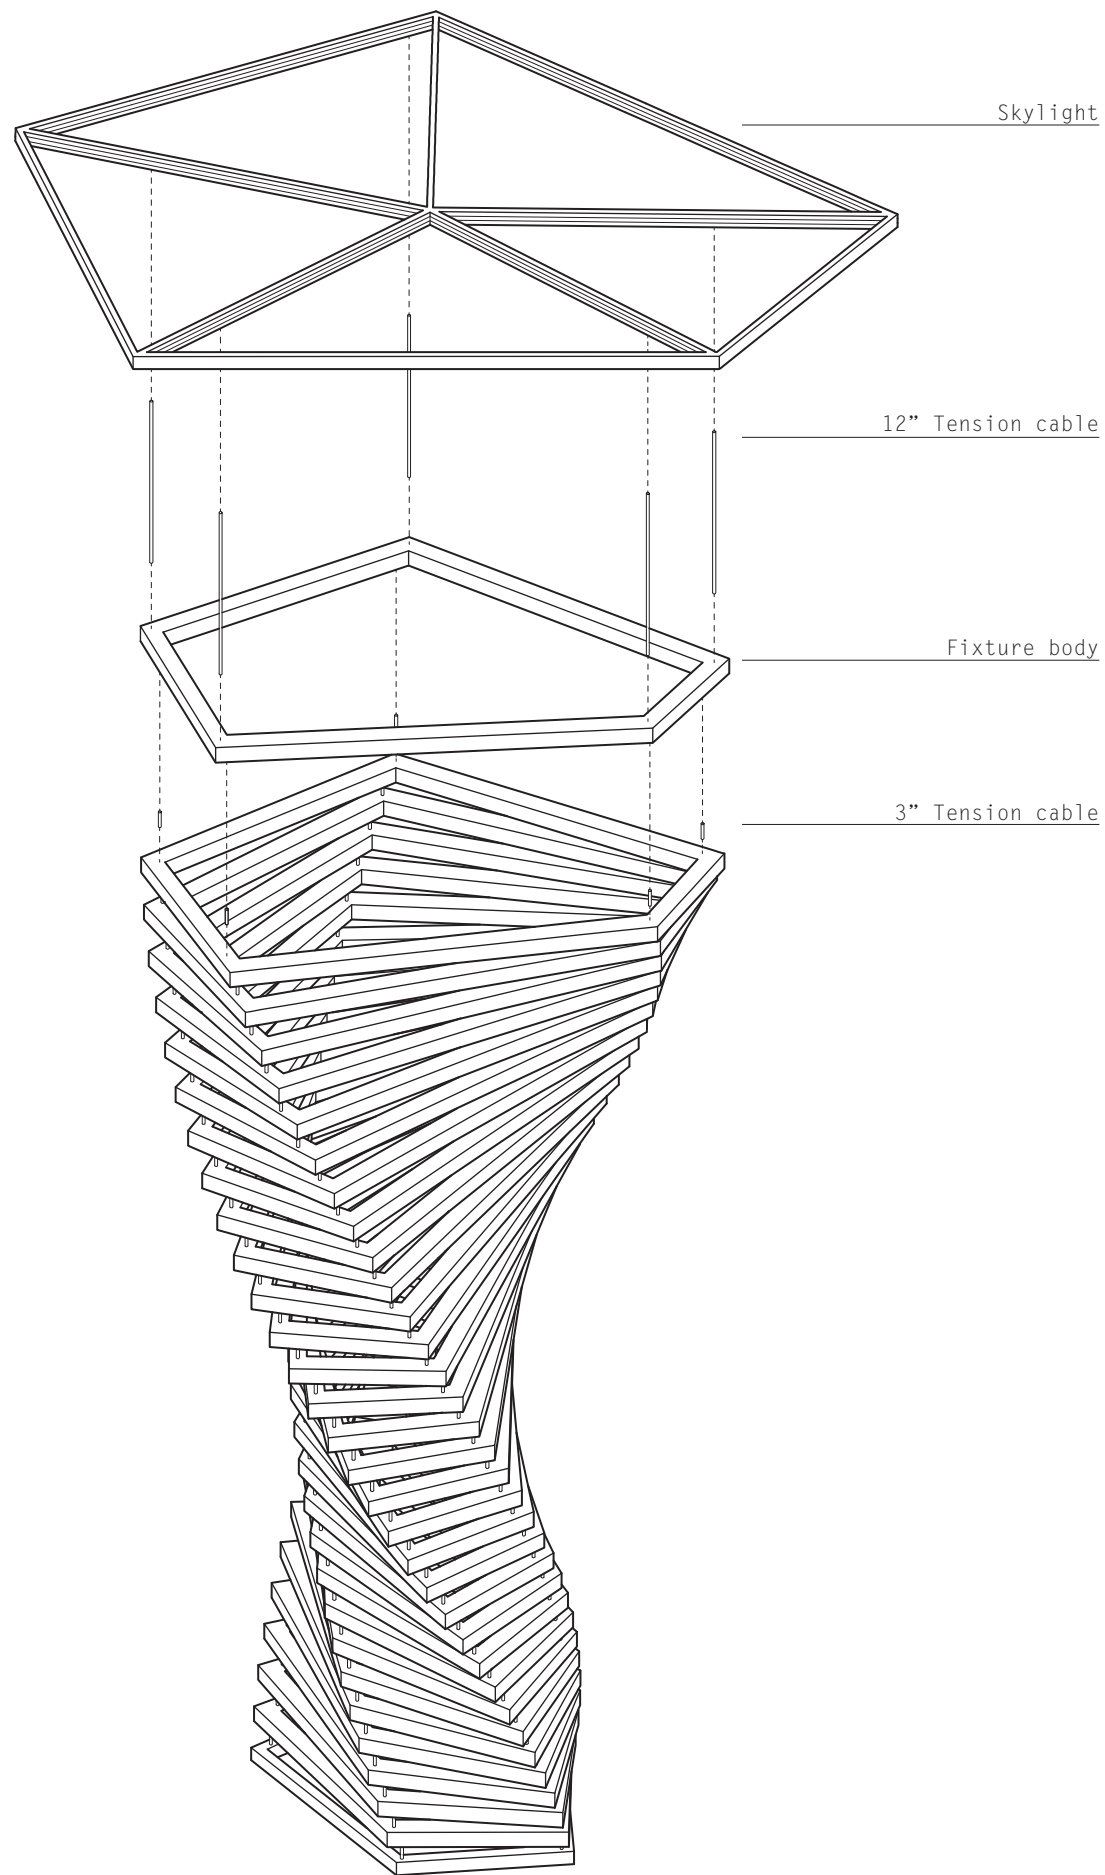

The Twist

The design intent is to create a modern luminaire incorporating sustainable technology representing the high tech company located in the Silicon Valley. The luminaire acts as a sculpture as well, interacting with the visitors and the architecture. The vortex-like feature light fixture in the center of the lobby creates a centralized space that seating and display counters wrap around the fixture, allowing visitors to view the fixture at all angles.

Shifted and stacked layers enhance the dynamic geometric shape that provide a theatrical effect in the space. The form of the luminaire reflects the shape of floor plan and skylight, allowing complete spatial experience. The luminaire hangs below the skylight that during the day the natural light becomes an accent light highlighting the featured fixture, and at the same time the natural light coming from the skylight brings illumination that potentially reduce the use of artificial lighting.

The luminaire uses LED strips as artificial light source. The reflector directs and shapes LED light, reflecting it off their concave inner surfaces and directing it towards diffuser. The frosted acrylic acts as diffuser that produces even distribution of glow in each layer. The LED illumination produces the color temperature of 6500K that blends in with natural light. The use of green materials like LEDs and solid surfacing fulfills the concept of sleek design, and provides high efficacy to the fixture as well.

Fixture elevation

Fixture plan view

Fixture bottom view

SPECIFICATION

- Material/ 1/4" solid surfacing
- Color/ Matte white
- Dimensions/ 4'~7' W x 14'-6" H; each layer is 3" high
- Typology/ LED strip
- Chips per ft./ 18
- Beam angle/ 120 degrees
- Lumen/ 80 lm per ft.
- Color temperature/ 6500K cool white
- CRI/ 80