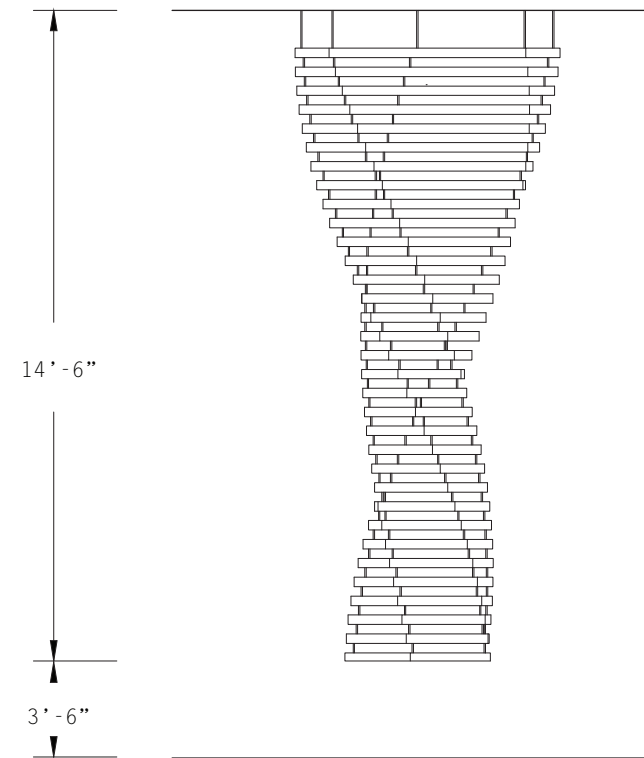

The Twist

The design intent is to create a modern luminaire incorporating sustainable technology representing the high tech company located in the Silicon Valley. The luminaire acts as a sculpture as well, interacting with the visitors and the architecture. The vortex-like feature light fixture in the center of the lobby creates a centralized space that seating and display counters wrap around the fixture, allowing visitors to view the fixture at all angles.

Shifted and stacked layers enhance the dynamic geometric shape that provide a theatrical effect in the space. The form of the luminaire reflects the shape of floor plan and skylight, allowing complete spatial experience. The luminaire hangs below the skylight that during the day the natural light becomes an accent light highlighting the featured fixture, and at the same time the natural light coming from the skylight brings illumination that potentially reduce the use of artificial lighting.

The luminaire uses LED strips as artificial light source. The reflector directs and shapes LED light, reflecting it off their concave inner surfaces and directing it towards diffuser. The frosted acrylic acts as diffuser that produces even distribution of glow in each layer. The LED illumination produces the color temperature of 6500K that blends in with natural light. The use of green materials like LEDs and solid surfacing fulfills the concept of sleek design, and provides high efficacy to the fixture as well.

Fixture elevation

Fixture plan view

Fixture bottom view

SPECIFICATION

- Material/ 1/4" solid surfacing
- Color/ Matte white
- Dimensions/ 4'~7' W x 14'-6" H; each layer is 3" high
- Typology/ LED strip
- Chips per ft./ 18
- Beam angle/ 120 degrees
- Lumen/ 80 lm per ft.
- Color temperature/ 6500K cool white
- CRI/ 80