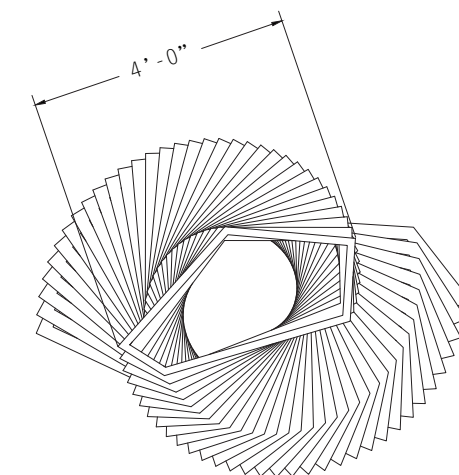

The luminaire uses LED strips as artificial light source. The reflector directs and shapes LED light, reflecting it off their concave inner surfaces and directing it towards diffuser. The frosted acrylic acts as diffuser that produces even distribution of glow in each layer. The LED illumination produces the color temperature of 6500K that blends in with natural light. The use of green materials like LEDs and solid surfacing fulfills the concept of sleek design, and provides high efficacy to the fixture as well.

Fixture elevation

Fixture plan view

Fixture bottom view

SPECIFICATION

- Material/ 1/4" solid surfacing
- Color/ Matte white
- Dimensions/ 4'~7' W x 14'-6" H; each layer is 3" high
- Typology/ LED strip
- Chips per ft./ 18
- Beam angle/ 120 degrees
- Lumen/ 80 lm per ft.
- Color temperature/ 6500K cool white
- CRI/ 80