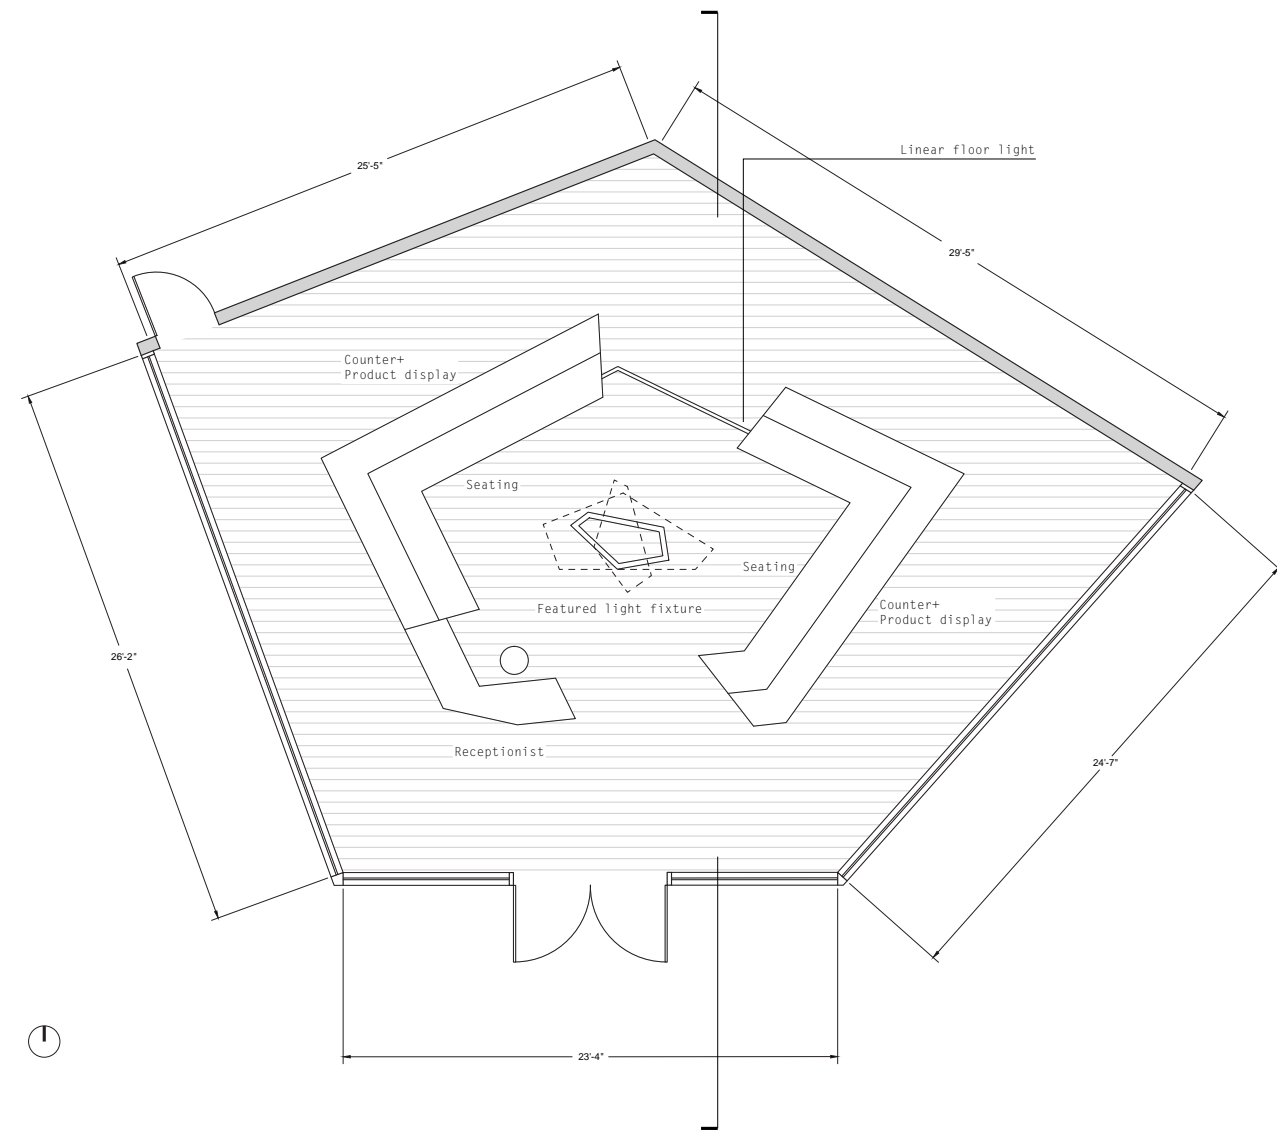

Shifted and stacked layers enhance the dynamic geometric shape that provide a theatrical effect in the space. The form of the luminaire reflects the shape of floor plan and skylight, allowing complete spatial experience. The luminaire hangs below the skylight that during the day the natural light becomes an accent light highlighting the featured fixture, and at the same time the natural light coming from the skylight brings illumination that potentially reduce the use of artificial lighting.

Fixture elevation

Fixture plan view

Fixture bottom view

SPECIFICATION

- Material/ 1/4" solid surfacing
- Color/ Matte white
- Dimensions/ 4'~7' W x 14'-6" H; each layer is 3" high
- Typology/ LED strip
- Chips per ft./ 18
- Beam angle/ 120 degrees
- Lumen/ 80 lm per ft.
- Color temperature/ 6500K cool white
- CRI/ 80

Lobby floor plan | not to scale

Transverse section | not to scale

Daylight diagram

Layered lighting diagram

Artificial lighting diagram (night)