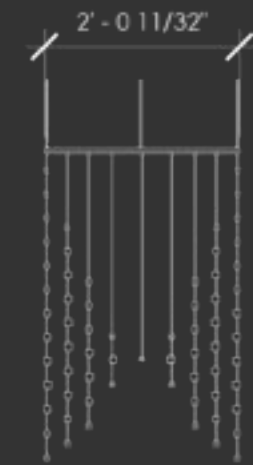

HORIZON

wall sconce

1. Programmable RGB color changing LED strip
2. Frosted acrylic tubes of varying widths
3. 1/4" dia. aluminum rods welded to plate
4. 1/8" dia. aluminum rods connecting acrylic tubes
5. Mounting plate with chrome finish

HORIZON PENDANT 6.5' MODULE front elevation
scale 1/2" = 1'0"

section
scale 1/2" = 1'0"

HORIZON wall sconce front elevation
scale 1/2" = 1'0"

section
scale 1/2" = 1'0"

HORIZON PENDANT 6.5' MODULE plan
scale 1/2" = 1'0"