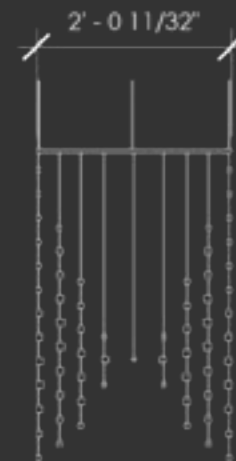

HORIZON

wall sconce

1. Programmable RGB color changing LED strip
2. Frosted acrylic tubes of varying widths
3. 1/4" dia. aluminum rods welded to plate
4. 1/8" dia. aluminum rods connecting acrylic tubes
5. Mounting plate with chrome finish

HORIZON PENDANT 6.5' MODULE front elevation
scale 1/2" = 1'0"

section
scale 1/2" = 1'0"

HORIZON wall sconce front elevation
scale 1/2" = 1'0"

section
scale 1/2" = 1'0"

HORIZON PENDANT 6.5' MODULE plan
scale 1/2" = 1'0"

HORIZON wall sconce plan
scale 1/2" = 1'0"

HORIZON PENDANT 13' MODULE front elevation
scale 1/2" = 1'0"

section
scale 1/2" = 1'0"

HORIZON PENDANT 13' MODULE plan
scale 1/2" = 1'0"

Horizon features 3 family types including two pendants of different lengths. This allows flexibility for the user.