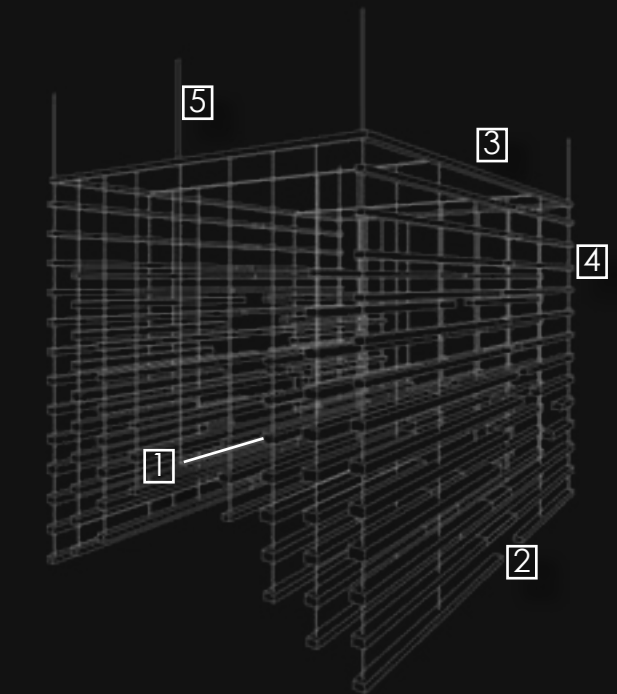

HORIZON

pendant

1. Programmable RGB color changing LED strip
2. Frosted acrylic tubes of varying widths
3. Routed aluminum canopy
4. 1/32" dia. aircraft cables to connect tubes
5. 1/16" dia. stainless steel suspension cables