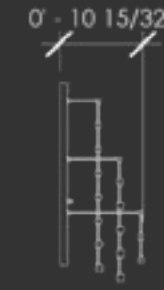

HORIZON

wall sconce

1. Programmable RGB color changing LED strip
2. Frosted acrylic tubes of varying widths
3. 1/4" dia. aluminum rods welded to plate
4. 1/8" dia. aluminum rods connecting acrylic tubes
5. Mounting plate with chrome finish

HORIZON PENDANT 6.5' MODULE front elevation
scale 1/2" = 1'0"

section
scale 1/2" = 1'0"

HORIZON wall sconce front elevation
scale 1/2" = 1'0"

section
scale 1/2" = 1'0"

HORIZON PENDANT 6.5' MODULE plan
scale 1/2" = 1'0"