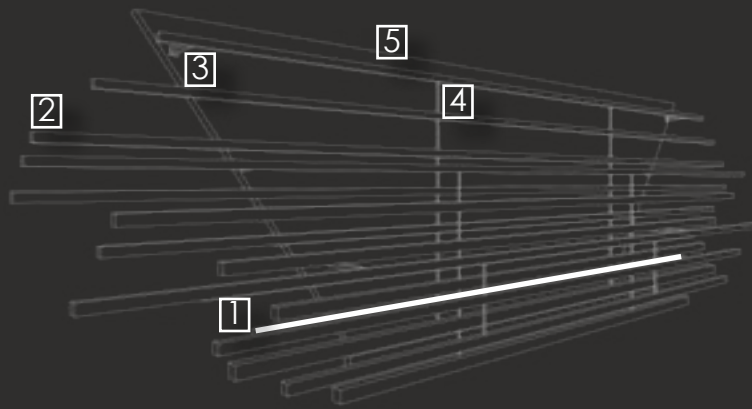

HORIZON

Every day, nature influences our behavior and mood through light. Inspired by the idea of light as a mood generator, the Horizon light pendant and wall sconce use horizontal lines and gradual variations in density to mimic the elements found in a sunset. This naturally occurring phenomenon of light is a reminder to slow down, relax, and appreciate the beautiful moments at the end of each day. Horizon contributes to the functionality of a wine bar by incorporating the same elements observed in our skies that are commonly associated with rest, triggering a psycho-behavioral response to relax and enjoy the moment.

HORIZON

wall sconce

1. Programmable RGB color changing LED strip
2. Frosted acrylic tubes of varying widths
3. 1/4" dia. aluminum rods welded to plate
4. 1/8" dia. aluminum rods connecting acrylic tubes
5. Mounting plate with chrome finish

HORIZON PENDANT 6.5' MODULE front elevation
scale 1/2" = 1'0"

section
scale 1/2" = 1'0"

HORIZON wall sconce front elevation
scale 1/2" = 1'0"

section
scale 1/2" = 1'0"

HORIZON PENDANT 6.5' MODULE plan
scale 1/2" = 1'0"

HORIZON wall sconce plan
scale 1/2" = 1'0"

HORIZON PENDANT 13' MODULE front elevation
scale 1/2" = 1'0"

section
scale 1/2" = 1'0"

HORIZON PENDANT 13' MODULE plan
scale 1/2" = 1'0"

Horizon features 3 family types including two pendants of different lengths. This allows flexibility for the user.